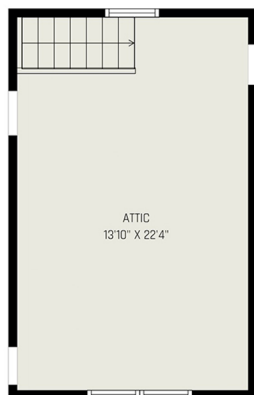

# 108 Miss Georgia Court - Summary

Gross Living Area - 1835.72 Sq Ft

Non- Living Area - 1362.99 Sq Ft

**Second Floor**

**First Floor**

### Gross Living Area