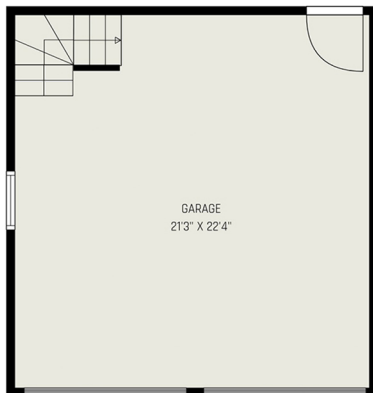

# 108 Miss Georgia Court - Summary

Gross Living Area - 1835.72 Sq Ft

Non- Living Area - 1362.99 Sq Ft

**Second Floor**

**First Floor**

### Gross Living Area