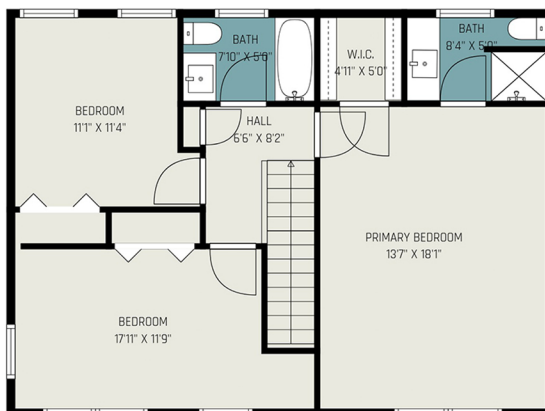

# 108 Miss Georgia Court - Summary

Gross Living Area - 1835.72 Sq Ft

Non- Living Area - 1362.99 Sq Ft

**Second Floor**

**First Floor**

## Area Calculation Summary

### Gross Living Area

### Calculation Details

First Floor	1006.58 Sq Ft
Second Floor	829.14 Sq Ft
<b>Total Living Area</b>	<b>1835.72 Sq Ft</b>